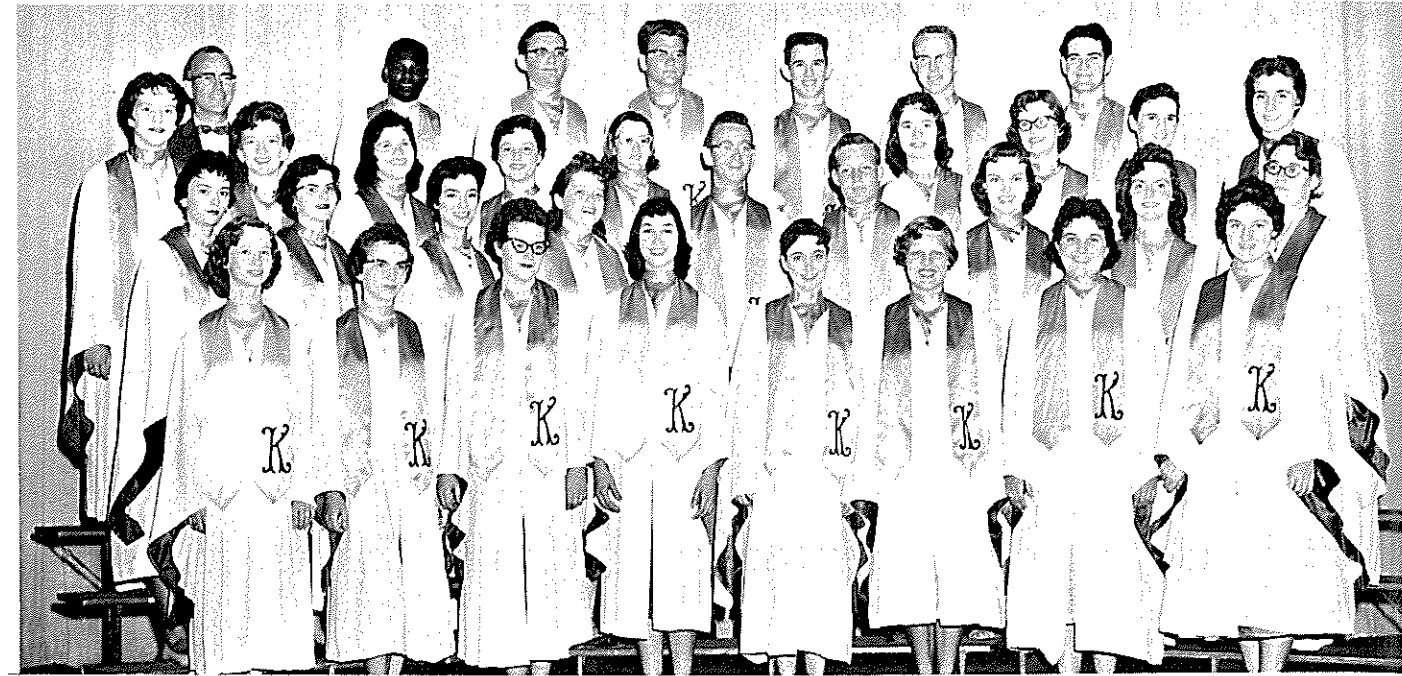

Yellow Jacket Choir

FRONT ROW, LEFT TO RIGHT: Dorothy Russell, Lois Ford, Janice Cramer, Elwanda Richards, Mary Ann Flowers, Carla Lawson, Linda Davidson, Betty Fielding. SECOND ROW, LEFT TO RIGHT: Betty Hambrick, Glenda Smith, Sondra Faircloth, Judy Baxter, Billie Hocutt, Ann Musgrove. THIRD ROW, LEFT TO RIGHT: Linda Earnest, Rita Clark, Hester McCorcle, Gail Hill, Loyce Kinard, Edward McCann, Jerry Riley, Carol Kirk, Ann Smith, Judy Smith, Patrice Mizzell. BACK ROW, LEFT TO RIGHT: Director Jonathan Lancaster, Verely Cooper, George Brown, Joe Neely, Dick Smith, Steve McGuire, Roland Rush.

Jonathan B. Lancaster
Director

CHOIR OFFICERS
LEFT TO RIGHT: Judy Baxter, Vice Pres.
Joe Neely, President
Linda Earnest, Secretary

Choraliers

FRONT ROW, LEFT TO RIGHT: Linda Poe, Betty Sharp, Judy Dickerson, Esther Garcia, Janice Young. MIDDLE ROW, LEFT TO RIGHT: Brenda Moore, Mary Perew, Virginia Wilson, Mary Ann Herron, Wanda Carr, Lynda Stevens, Erlinda Vejil. BACK ROW, LEFT TO RIGHT: Mr. Lancaster, Johnnie Antee, Nelda Ligon, Polly Helms, Pat Kelly, Loretta Skinner, Mary Nell Green, Glenda Petty.